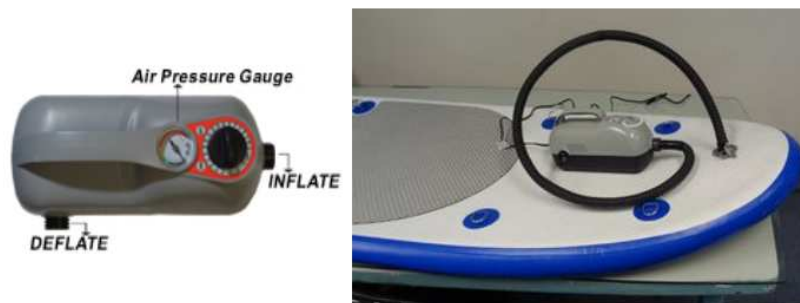

66.451.00

DC12V/20PSI SUP ELECTRIC AIR PUMP

- *Market only leading SUP pump that can reach 20PSI output pressure and fast deflation function.
- *Fast two stage low to high pressure inflation to prevent constant over heating.
- *Sturdy construction, ideal for outdoor use and drop-stitch fabric Inflatables.
- *Extended alligator clips cable for longer reach and convenient use with car battery.
- *Hi-Volume air flow for quick inflation or deflation needs.
- *Broad range of pressure setting from 1 to 20 PSI max output pressure.

✓ Features

High pressure & Low pressure in one pump

- *Select power switch knob on "PSI you need" setting for inflation.
- *The pump will stop automatically when the SUP is fully inflated to your setting.
- *The pump could inflate large & small inflatables varied from 1 to 20 PSI.

✓ Specification

Packing: 1PC/COLOR BOX,4PCS/CTN/1.79'

Air Pressure: 1~20PSI

Dimension: 29.5cm x 13.5cm x 16cm