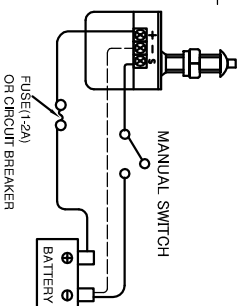

### WIRING DIAGRAM

#### WINDSHIELD WIPER MOTOR

TMC-00803/00804  
 WATERPROOF TYPE  
 SELF-PARKING MARINE WIPER MOTOR,  
 WITH PLASTIC COVER  
 SWEEPING ANGLE : 90°/110°  
 MOTOR : 12V/24V  
 AMP DRAW : 1.0A(12V)/0.5A(24V)  
 FUSE SIZE : 1.5A(12V)/1A(24V)

TMC-00803/00804

TMC-00801/00802

SELF-PARKING MARINE WIPER MOTOR,  
 S.S. HOUSING  
 SWEEPING ANGLE : 90°/110°  
 MOTOR : 12V/24V  
 AMP DRAW : 1.0A(12V)/0.5A(24V)  
 FUSE SIZE : 1.5A(12V)/1A(24V)

TMC-00801/00802