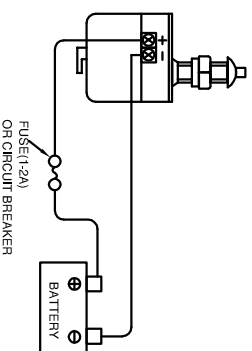

WIRING DIAGRAM

WINDSHIELD WIPER MOTOR

TMC-005**/006**
SELF-PARKING WIPER MOTOR,
PLASTIC BLACK COLOR HOUSING.
SWEEPING ANGLE : 90°/110°
MOTOR : 12V/24V
AMP DRAW : 1.0A(12V)/0.5A(24V)
FUSE SIZE : 1.5A(12V)/1A(24V)