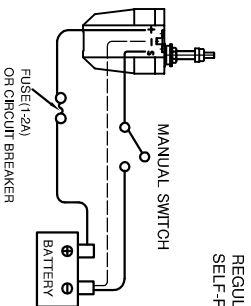

### WIRING DIAGRAM

#### WINDSHIELD WIPER MOTOR

TMC-00803/00804  
 WATERPROOF TYPE  
 SELF-PARKING MARINE WIPER MOTOR,  
 WITH PLASTIC COVER  
 SWEEPING ANGLE : 90°/110°  
 MOTOR : 12V/24V  
 AMP DRAW : 1.0A(12V)/0.5A(24V)  
 FUSE SIZE : 1.5A(12V)/1A(24V)

TMC-00803/00804

TMC-00801/00802

SELF-PARKING MARINE WIPER MOTOR,  
 S.S. HOUSING  
 SWEEPING ANGLE : 90°/110°  
 MOTOR : 12V/24V  
 AMP DRAW : 1.0A(12V)/0.5A(24V)  
 FUSE SIZE : 1.5A(12V)/1A(24V)

TMC-00801/00802