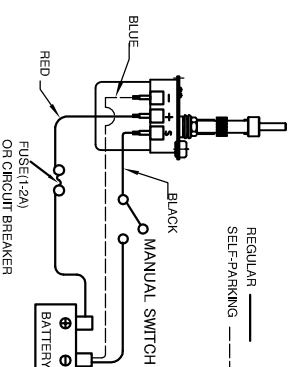

### WIRING DIAGRAM

#### WINDSHIELD WIPER MOTOR

TMC-005\*\*/006\*\*  
 SELF-PARKING WIPER MOTOR,  
 PLASTIC BLACK COLOR HOUSING.  
 SWEEPING ANGLE : 90°/110°  
 MOTOR : 12V/24V  
 AMP DRAW : 1.0A(12V)/0.5A(24V)  
 FUSE SIZE : 1.5A(12V)/1A(24V)

TMC-005\*\*/006\*\*

TMC-00301/00302

SELF-PARKING MARINE WIPER MOTOR,  
 PVC COATING HOUSING.  
 SWEEPING ANGLE : 90°/110°  
 MOTOR : 12V/24V  
 AMP DRAW : 1.0A(12V)/0.5A(24V)  
 FUSE SIZE : 1.5A(12V)/1A(24V)