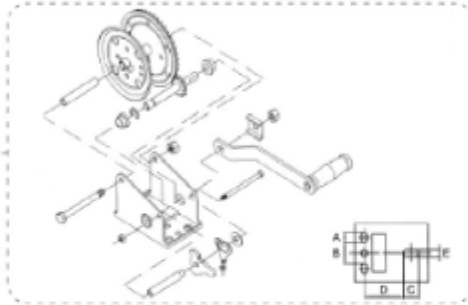

02.120.00

A=25mm B=42mm C=46mm D=98mm E=10mm

Two position ratchet pawl with free spool