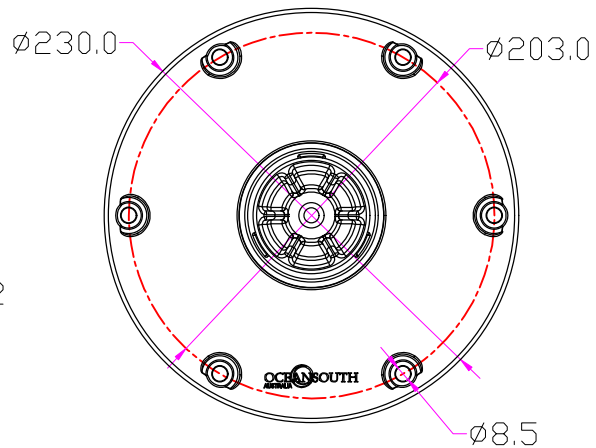

	NO.	NAME	DESIGN	LANCE
		WAVERIDER SOCKET PEDESTAL	DATE	23/10/2020
			APPR.	

CODE.	HEIGHT RANGE
48.707.21	370mm~450mm
48.707.22	500mm~630mm
48.707.23	580mm~710mm

TOP

BASE