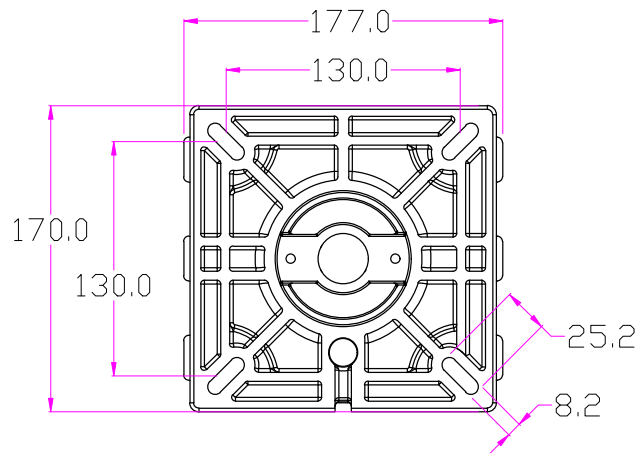

	NO.	NAME	DESIGN	LANCE
		WAVERIDER SOCKET PEDESTAL	DATE	23/10/2020
			APPR.	

CODE.	HEIGHT RANGE
48.707.21	370mm~450mm
48.707.22	500mm~630mm
48.707.23	580mm~710mm

TOP

BASE