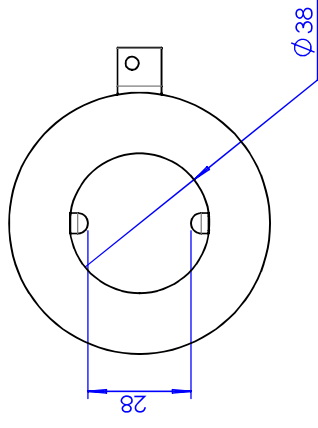

REVISIONS			
REV.	DESCRIPTION	BY	DATE

DIMENSIONS ARE IN MM		NAME	DATE	REV.
TOLERANCES: + 1	DRAWN			
ONE PLACE DECIMAL ± 0.5	CHECKED			
	A4			
DO NOT SCALE DRAWING		SCALE 1:2		
		MATERIAL : CF8M		