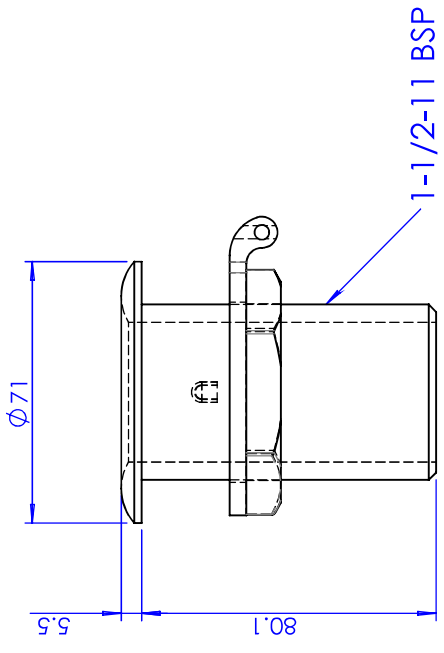

REVISIONS			
REV.	DESCRIPTION	BY	DATE

DIMENSIONS ARE IN MM		NAME	DATE	REV.
TOLERANCES: + 1	DRAWN			
ONE PLACE DECIMAL ± 0.5	CHECKED			
	A4			
DO NOT SCALE DRAWING		SCALE 1:2		
		MATERIAL : CF8M		