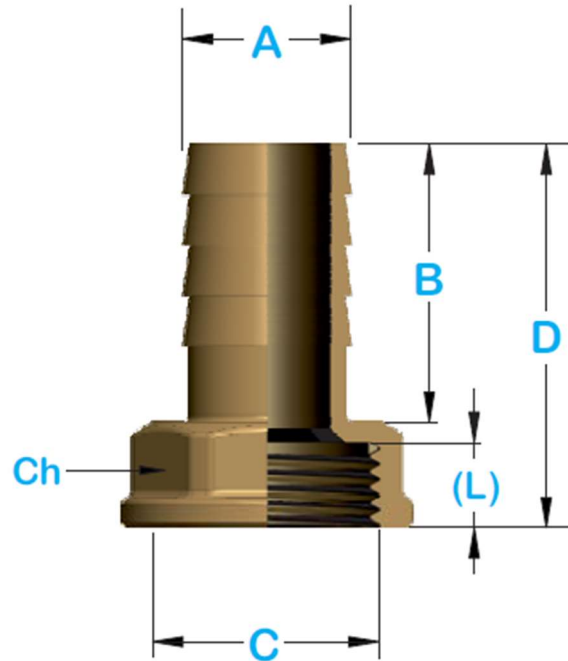

## 17.199.XX

codice / code	A	B	C	D	L	Ch	peso/weight [gr]	finitura / coating
17.199.06	15	23.5	3/8" G	35.5	9.5	19	21	giallo / yellow
17.199.07	13	23.5	1/2" G	35.5	9.5	23	33	giallo / yellow
17.199.12	25	33	1" G	48	12.5	36	90	sabbiato / sand-blasted