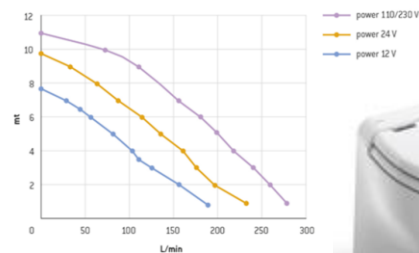

MAC 11 OUTLET PUMP	12V DC	24V DC	110-125V AC 60Hz	220-240V AC 50Hz or 60 Hz
Fuse recommended	40A	30A	8A	5A
Pump performance	Max 270L/min 71.3 gpm Max vertical head 11mt 36.1 ft Max horizontal distance 90 mt 295.3 ft			
Outlet Duck bill valve (male)	1.5" /required ID 1.5" [38.5 mm]			

INLET SOLENOID Centralized system	12V DC	24V DC	110-125V AC 60Hz	220-240V AC 50Hz or 60 Hz
Power consumption	9.5 W	10 W	6 W	6 W
Working pressure recommended	3 bar	3 bar	3 bar	3 bar
Solenoid Inlet and Outlet (threaded female)	1/2"			
Toilet inlet hose fitting (barbed)	20mm			

INLET PUMP Single system (Raw water)	12V DC	24V DC
Fuse	8 A	4 A
Pressure	45 PSI - 3 bar	
Water flow	12 l/min 3.17 gpm	
Toilet inlet hose fitting (barbed)	20mm	

Notes:	For versions with integrated bidet function: 3/8" female connection for cold and hot water supply
Box dimension	67cm x 50 cm x 75 cm (LxWxH)
Packaging (units/pallet)	12