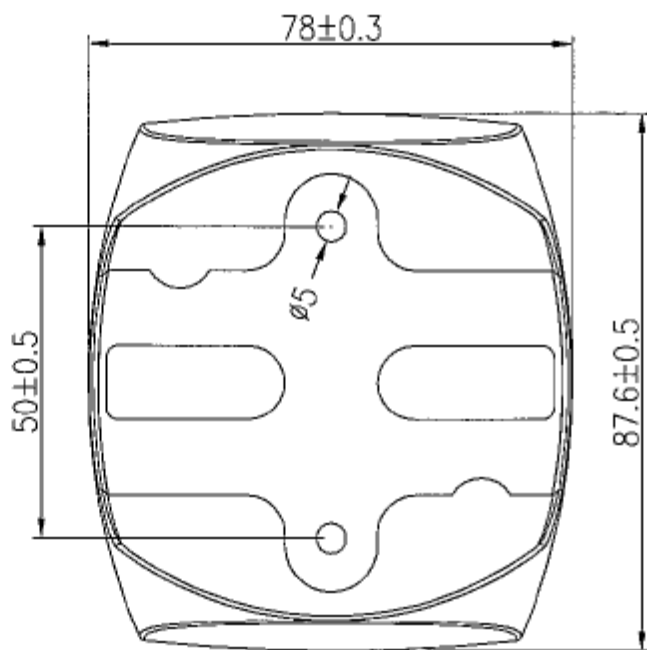

11.060.13

White

VIEW A

Housing Description

Lens

Minimum Visible Distance

Light Source

Installation

Multi-Voltage

Power Consumption

Degree of Protection

View Angle

PC, White

PMMA, Clear

3 Nautical Miles

(Yachts and Powerboats)

High power LEDs

White, PVC, 2.0M

9-33V DC

2W

IP 67

225°