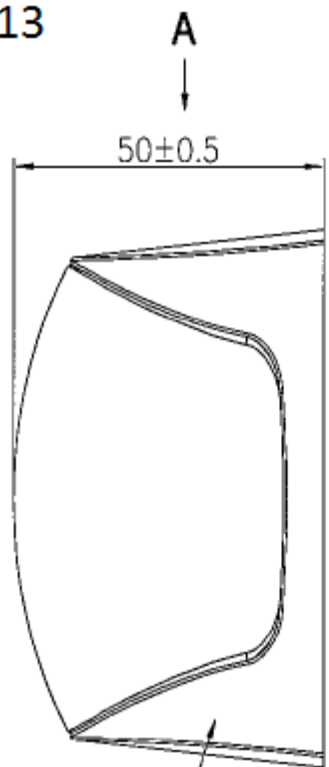

11.060.13

White

VIEW A

Housing Description

Lens

Minimum Visible Distance

Light Source

Installation

Multi-Voltage

Power Consumption

Degree of Protection

View Angle

PC, White

PMMA, Clear

3 Nautical Miles

(Yachts and Powerboats)

High power LEDs

White, PVC, 2.0M

9-33V DC

2W

IP 67

225°