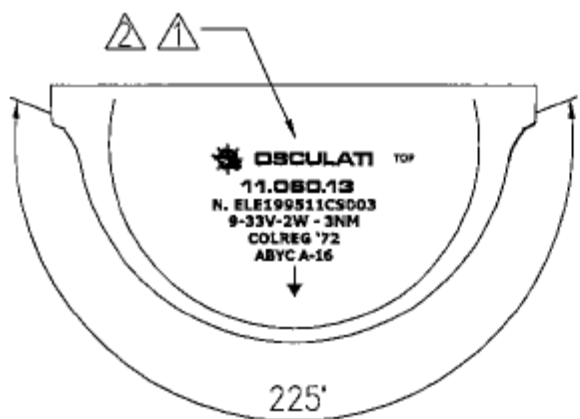

11.060.13

White

VIEW A

Housing Description

Lens

Minimum Visible Distance

Light Source

Installation

Multi-Voltage

Power Consumption

Degree of Protection

View Angle

PC, White

PMMA, Clear

3 Nautical Miles

(Yachts and Powerboats)

High power LEDs

White, PVC, 2.0M

9-33V DC

2W

IP 67

225°