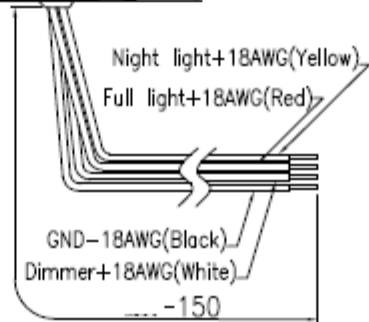

Rating	DC 12/24V 7.5 W / Max 12 V:0.24A 24V:0.26A
Insulation Resistance	DC 500V 100MΩ
Dielectric Strength	AC 1000V 1 minute
Operation Temperature	-20°~+60°C
LED Type	SMD 3020*45 PCS+2835*2 PCS
LED Color Temperature	Full & Dimmer light_4000k±15% Night light_2700K±15%
CCT	Full & Dimmer light_4000K Night light_2700K
Luminance Average	224Lux 20% at 50cm
Luminous Flux	234 lm
Beam Pattern	130°

OSCULATI
13.557.01 12/24V DC 7.5W

Wire code
Red : + Full light
White : + Dimmer
Yellow : + Night light
Black : - GND

CE YY/WW

X4
M4*16
Screws

Material:
Lens: PC, White
Base: AL alloy
Side Cover: ABS, White

/320mm
C2-627A-A4LW-TW-6W
4 Functions(Full/Dimmer/Night/Off)