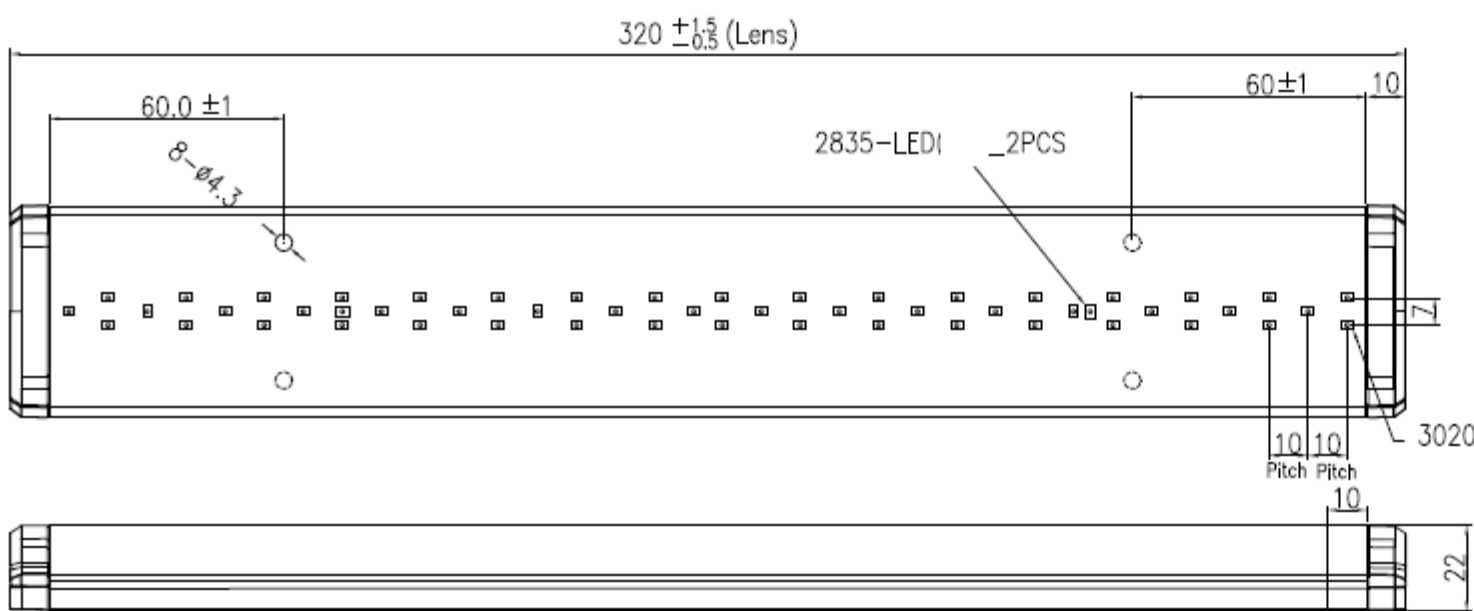

Rating	DC 12/24V 7.5 W / Max 12 V:0.24A 24V:0.26A
Insulation Resistance	DC 500V 100MΩ
Dielectric Strength	AC 1000V 1 minute
Operation Temperature	-20°~+60°C
LED Type	SMD 3020*45 PCS+2835*2 PCS
LED Color Temperature	Full & Dimmer light_4000k±15% Night light_2700K±15%
CCT	Full & Dimmer light_4000K Night light_2700K
Luminance Average	224Lux 20% at 50cm
Luminous Flux	234 lm
Beam Pattern	130°

OSCULATI
13.557.01 12/24V DC 7.5W

Wire code
Red : + Full light
White : + Dimmer
Yellow : + Night light
Black : - GND

CE YY/WW

X4
M4*16
Screws

Material:
Lens: PC, White
Base: AL alloy
Side Cover: ABS, White

/320mm
C2-627A-A4LW-TW-6W
4 Functions(Full/Dimmer/Night/Off)