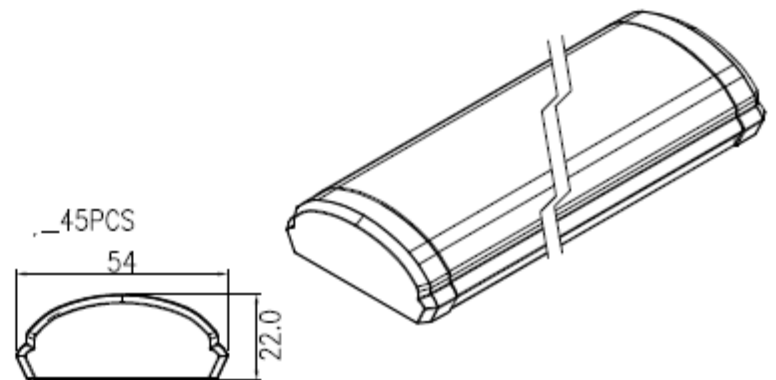

Rating	DC 12/24V 7.5 W / Max 12 V:0.24A 24V:0.26A
Insulation Resistance	DC 500V 100MΩ
Dielectric Strength	AC 1000V 1 minute
Operation Temperature	-20°~+60°C
LED Type	SMD 3020*45 PCS+2835*2 PCS
LED Color Temperature	Full & Dimmer light_4000k±15% Night light_2700K±15%
CCT	Full & Dimmer light_4000K Night light_2700K
Luminance Average	224Lux 20% at 50cm
Luminous Flux	234 lm
Beam Pattern	130°

OSCULATI
13.557.01 12/24V DC 7.5W

Wire code
Red : + Full light
White : + Dimmer
Yellow : + Night light
Black : - GND

CE YY/WW

X4
M4*16
Screws

Material:
Lens: PC, White
Base: AL alloy
Side Cover: ABS, White

/320mm
C2-627A-A4LW-TW-6W
4 Functions(Full/Dimmer/Night/Off)