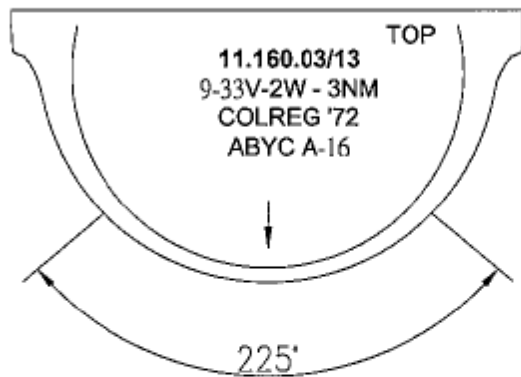

11.160.03/13

VIEW A

Housing Description	PC, Black
Lens	PMMA, Clear
Minimum Visible Distance	3 Nautical Miles (Yachts and Powerboats)
Light Source	High power LEDs
Installation	White, PVC, 2.0M
Multi-Voltage	9-33V DC
Power Consumption	2W
Degree of Protection	IP 67
View Angle	225°

Note: The label information must put on package.