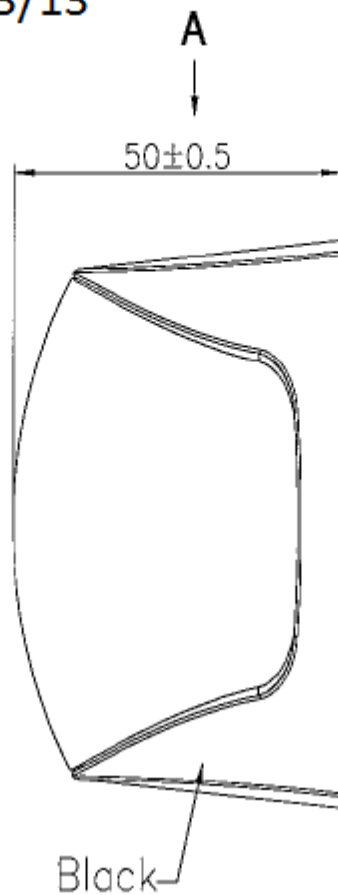

11.160.03/13

VIEW A

Housing Description	PC, Black
Lens	PMMA, Clear
Minimum Visible Distance	3 Nautical Miles (Yachts and Powerboats)
Light Source	High power LEDs
Installation	White, PVC, 2.0M
Multi-Voltage	9-33V DC
Power Consumption	2W
Degree of Protection	IP 67
View Angle	225°

Note: The label information must put on package.