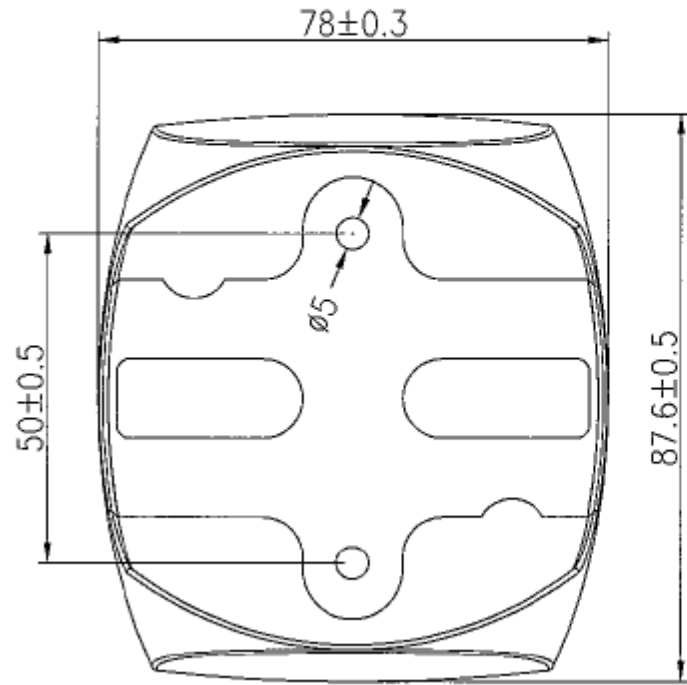

11.160.03/13

VIEW A

Housing Description	PC, Black
Lens	PMMA, Clear
Minimum Visible Distance	3 Nautical Miles (Yachts and Powerboats)
Light Source	High power LEDs
Installation	White, PVC, 2.0M
Multi-Voltage	9-33V DC
Power Consumption	2W
Degree of Protection	IP 67
View Angle	225°

Note: The label information must put on package.