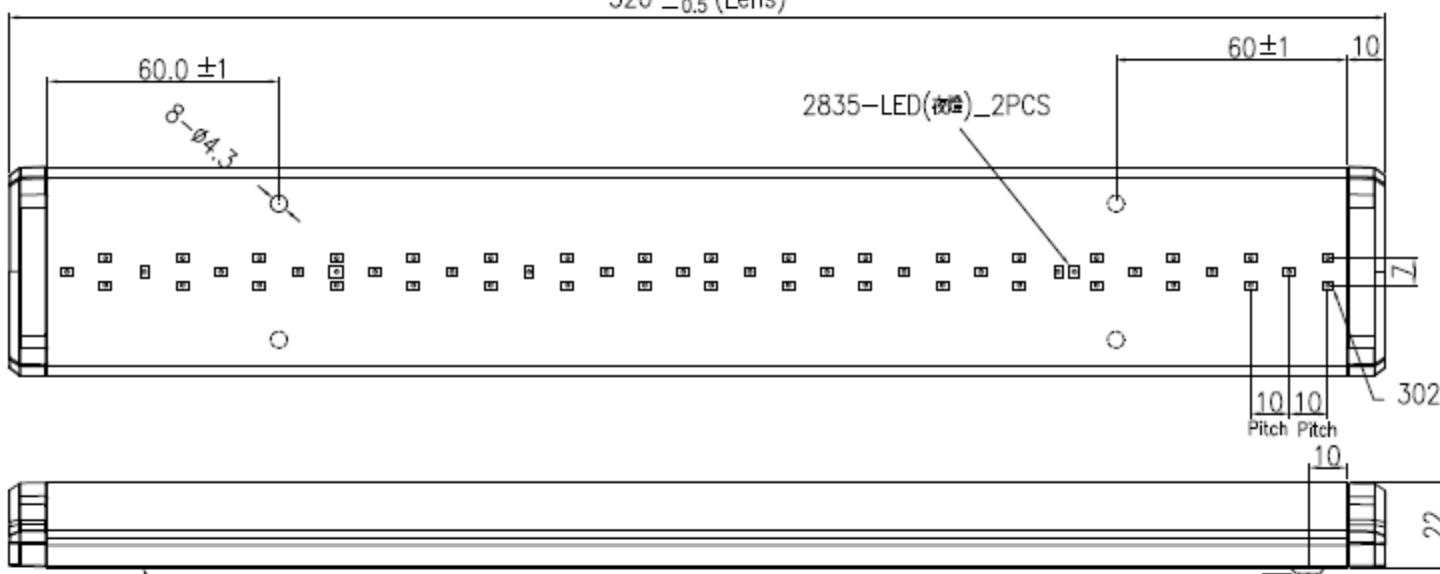

Rating	DC 12/24V 7.5 W / Max 12 V:0.24A 24V:0.26A
Insulation Resistance	DC 500V 100MΩ
Dielectric Strength	AC 1000V 1 minute
Operation Temperature	-20°~+60°C
LED Type	SMD 3020*45 PCS+2835*2 PCS
LED Color Temperature	Full & Dimmer light_4000k±15% Night light_2700K±15%
CCT	Full & Dimmer light_4000K Night light_2700K
Luminance Average	224Lux 20% at 50cm
Luminous Flux	234 lm
Beam Pattern	130°

320 ±<sub>0.3</sub><sup>1.5</sup> (Lens)

**OSCULATI**  
13.557.01 12/24V DC 7.5W

**Wire code**  
Red : + Full light  
White: + Dimmer  
Yellow: + Night light  
Black: - GND

CE YY/WW

**X4**  
M4\*16  
Screws

Material:  
Lens: PC,White  
Base: AL alloy  
Side Cover: ABS, White

轉盤版/320mm  
C2-627A-A4LW-TW-6W

4 Functions(Full/Dimmer/Night/Off)

A3

Drawn	Checked	Approved	Customer No	13.557.01	Model Name	Interior Lamp
Date	Name	Description	Unit	mm	Model No.	Rev.
2018/08/23						0