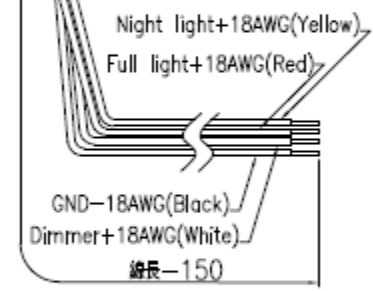

Rating	DC 12/24V 7.5 W / Max 12 V:0.24A 24V:0.26A
Insulation Resistance	DC 500V 100MΩ
Dielectric Strength	AC 1000V 1 minute
Operation Temperature	-20°~+60°C
LED Type	SMD 3020*45 PCS+2835*2 PCS
LED Color Temperature	Full & Dimmer light_4000k±15% Night light_2700K±15%
CCT	Full & Dimmer light_4000K Night light_2700K
Luminance Average	224Lux 20% at 50cm
Luminous Flux	234 lm
Beam Pattern	130°

320 ±<sub>0.3</sub><sup>1.5</sup> (Lens)

**OSCULATI**  
13.557.01 12/24V DC 7.5W

**Wire code**  
Red : + Full light  
White: + Dimmer  
Yellow: + Night light  
Black: - GND

CE YY/WW

**X4**  
M4\*16  
Screws

Material:  
Lens: PC,White  
Base: AL alloy  
Side Cover: ABS, White

轉盤版/320mm  
C2-627A-A4LW-TW-6W

4 Functions(Full/Dimmer/Night/Off)

A3

Drawn	Checked	Approved	Customer No	13.557.01	Model Name	Interior Lamp
Date	Name	Description	Unit	mm	Model No.	Rev.
2018/08/23						0