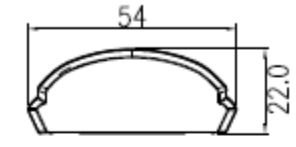

Rating	DC 12/24V 7.5 W / Max 12 V:0.24A 24V:0.26A
Insulation Resistance	DC 500V 100MΩ
Dielectric Strength	AC 1000V 1 minute
Operation Temperature	-20°~+60°C
LED Type	SMD 3020*45 PCS+2835*2 PCS
LED Color Temperature	Full & Dimmer light_4000k±15% Night light_2700K±15%
CCT	Full & Dimmer light_4000K Night light_2700K
Luminance Average	224Lux 20% at 50cm
Luminous Flux	234 lm
Beam Pattern	130°

320 ±<sub>0.3</sub><sup>1.5</sup> (Lens)

**OSCULATI**  
13.557.01 12/24V DC 7.5W

**Wire code**  
Red : + Full light  
White: + Dimmer  
Yellow: + Night light  
Black: - GND

CE YY/WW

**X4**  
M4\*16  
Screws

Material:  
Lens: PC,White  
Base: AL alloy  
Side Cover: ABS, White

轉盤版/320mm  
C2-627A-A4LW-TW-6W

4 Functions(Full/Dimmer/Night/Off)

A3

Drawn	Checked	Approved	Customer No	13.557.01	Model Name	Interior Lamp
Date	Name	Description	Unit	mm	Model No.	Rev.
2018/08/23						0