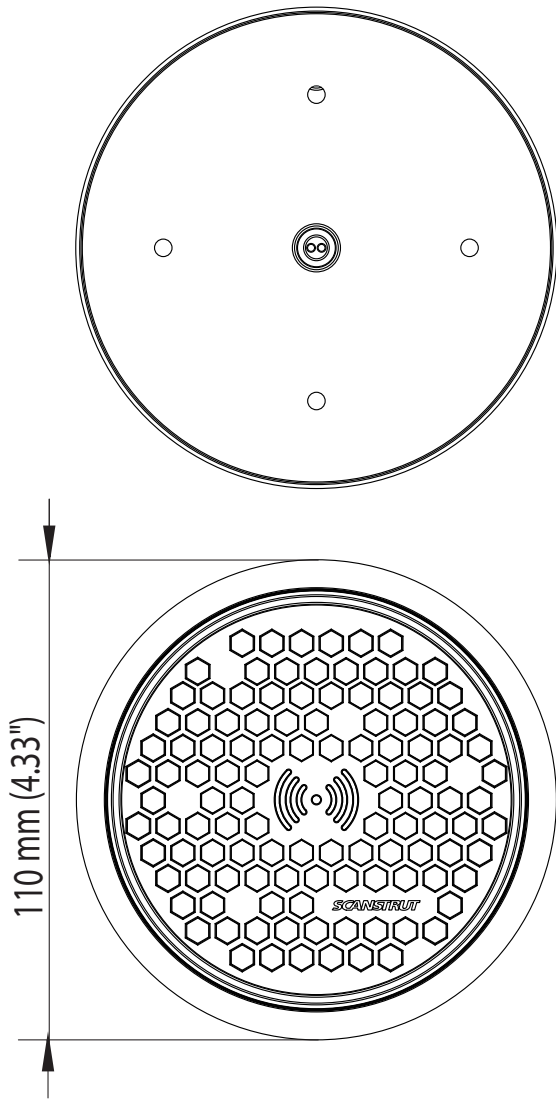

ROKK Wireless Bezel - SC-CW-03

For help & information
email: sales@scanstrut.com
tel: +44 (0) 1392 531280

Electrical info:

- Input Voltage Range 12-24V
- Typical Output 5W (5V 1A)
- Fast Charge Output 10W (9V 1.1A)
- Standby Current Draw < 0.1W
- Qi, CE, FCC, ROHS Certified.

* Early release, subject to change.

SCANSTRUT