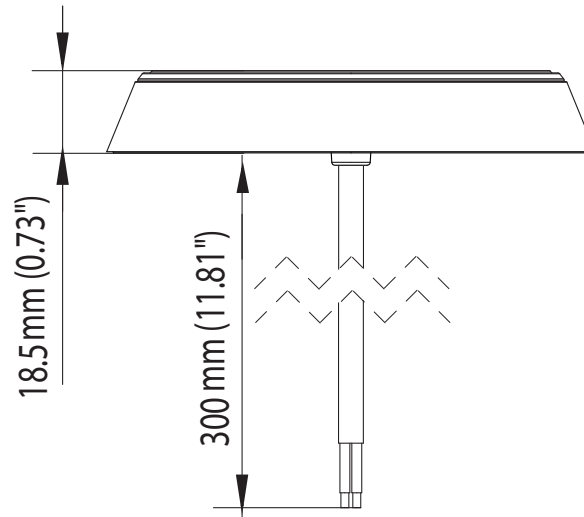

ROKK Wireless Bezel - SC-CW-03

For help & information
email: sales@scanstrut.com
tel: +44 (0) 1392 531280

Electrical info:

- Input Voltage Range 12-24V
- Typical Output 5W (5V 1A)
- Fast Charge Output 10W (9V 1.1A)
- Standby Current Draw < 0.1W
- Qi, CE, FCC, ROHS Certified.

* Early release, subject to change.

SCANSTRUT